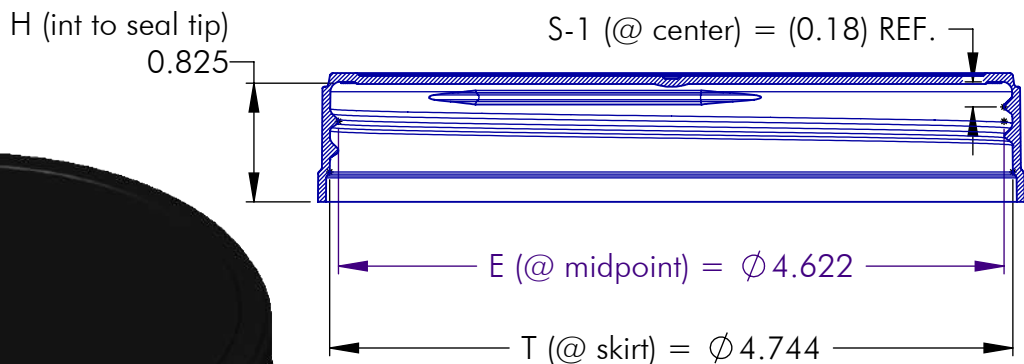

120-DCT-74SM-S

MEDIUM & DEEP SKIRTED CLOSURES

CLOSURE SPECIFICATIONS

Diameter:	120 mm
Thread Profile:	DCT
Neck Finish:	120-DCT
Closure Top:	Smooth
Closure Sidewall:	Smooth
Material:	PP

PRODUCT BENEFITS

- » Stocked in white (colors available)
- » Smooth sides lend a clean look
- » Popular for nutritional powders

CARTON DIMENSIONS

24 x 16 x 15

PALLET DIMENSIONS

48 x 40 x 50

(1) Unlined Closures

(2) Lined Closures

* Approximate

LOCATIONS

NAPERVILLE, IL • NEWPORT, TN • DAVENPORT, IA
 GREENCASTLE, IN • ONTARIO, CA • STAINES, UK

Phoenix Closures, Inc.

Quality and Innovation Since 1890

NOTES: (UNLESS OTHERWISE SPECIFIED)

1. ALL DIMENSIONS ARE IN INCHES.
2. TOLERANCE ON ALL DIMENSIONS IS ± 0.010 " EXCEPT WHERE NOTED AS "REF.".

0	12.20.16	ORIGINAL RELEASE	JS	PITCH (TPI): 5	# OF TURNS: 1-1/2	MATERIAL: POLYPROPYLENE
REV	DATE	DESCRIPTION	BY	DRAWING #: 120 - DCT - 74SM (S)		SCALE: 3/4 : 1
<p style="color: red; font-size: small;">THIS OR FACSIMILE THEREOF IS THE EXCLUSIVE PROPERTY OF PHOENIX CLOSURES, INC. AND MAY NOT BE REPRODUCED WITHOUT THE EXPRESSED WRITTEN CONSENT OF PHOENIX CLOSURES, INC. SOME OR ALL OF THE ITEMS DEPICTED ON THIS DRAWING MAY BE COVERED BY CURRENT PATENTS OR PATENTS APPLIED FOR BY PHOENIX CLOSURES, INC.</p>				DESCRIPTION: DEEP SKIRT / CONT. THREAD / SMOOTH CAP		
				DRAWN BY: DMN	DATE: 12.20.16	APPROVED BY: JS