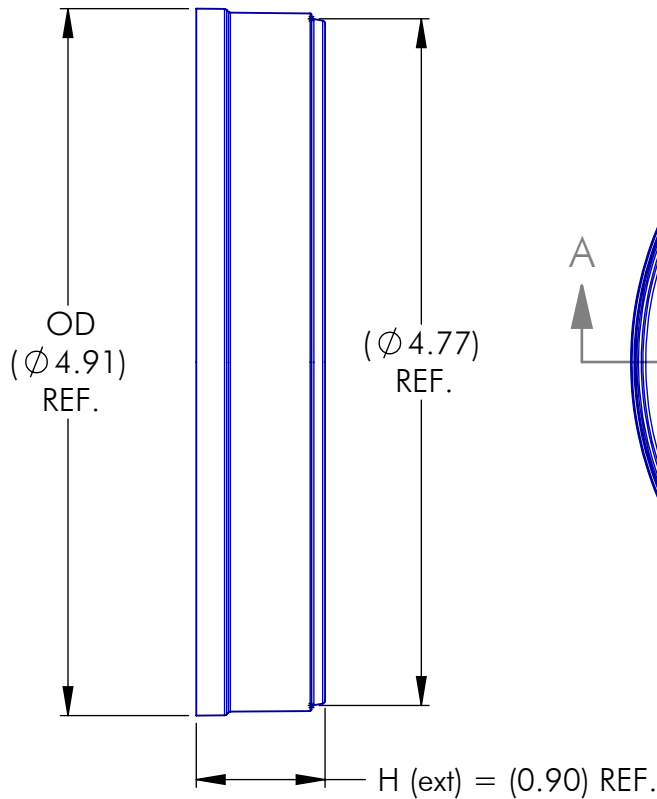

120-DCT-74SM-S

MEDIUM & DEEP SKIRTED CLOSURES

CLOSURE SPECIFICATIONS

Diameter:	120 mm
Thread Profile:	DCT
Neck Finish:	120-DCT
Closure Top:	Smooth
Closure Sidewall:	Smooth
Material:	PP

PRODUCT BENEFITS

- » Stocked in white (colors available)
- » Smooth sides lend a clean look
- » Popular for nutritional powders

CARTON DIMENSIONS

24 x 16 x 15

PALLET DIMENSIONS

48 x 40 x 50

(1) Unlined Closures

(2) Lined Closures

* Approximate

LOCATIONS

NAPERVILLE, IL • NEWPORT, TN • DAVENPORT, IA
 GREENCASTLE, IN • ONTARIO, CA • STAINES, UK

Phoenix Closures, Inc.

Quality and Innovation Since 1890

NOTES: (UNLESS OTHERWISE SPECIFIED)

1. ALL DIMENSIONS ARE IN INCHES.
2. TOLERANCE ON ALL DIMENSIONS IS ± 0.010 " EXCEPT WHERE NOTED AS "REF.".

0	12.20.16	ORIGINAL RELEASE	JS	PITCH (TPI): 5	# OF TURNS: 1-1/2	MATERIAL: POLYPROPYLENE
REV	DATE	DESCRIPTION	BY	DRAWING #: 120 - DCT - 74SM (S)		SCALE: 3/4 : 1
<p style="color: red; font-size: small;">THIS OR FACSIMILE THEREOF IS THE EXCLUSIVE PROPERTY OF PHOENIX CLOSURES, INC. AND MAY NOT BE REPRODUCED WITHOUT THE EXPRESSED WRITTEN CONSENT OF PHOENIX CLOSURES, INC. SOME OR ALL OF THE ITEMS DEPICTED ON THIS DRAWING MAY BE COVERED BY CURRENT PATENTS OR PATENTS APPLIED FOR BY PHOENIX CLOSURES, INC.</p>				DESCRIPTION: DEEP SKIRT / CONT. THREAD / SMOOTH CAP		
				DRAWN BY: DMN	DATE: 12.20.16	APPROVED BY: JS