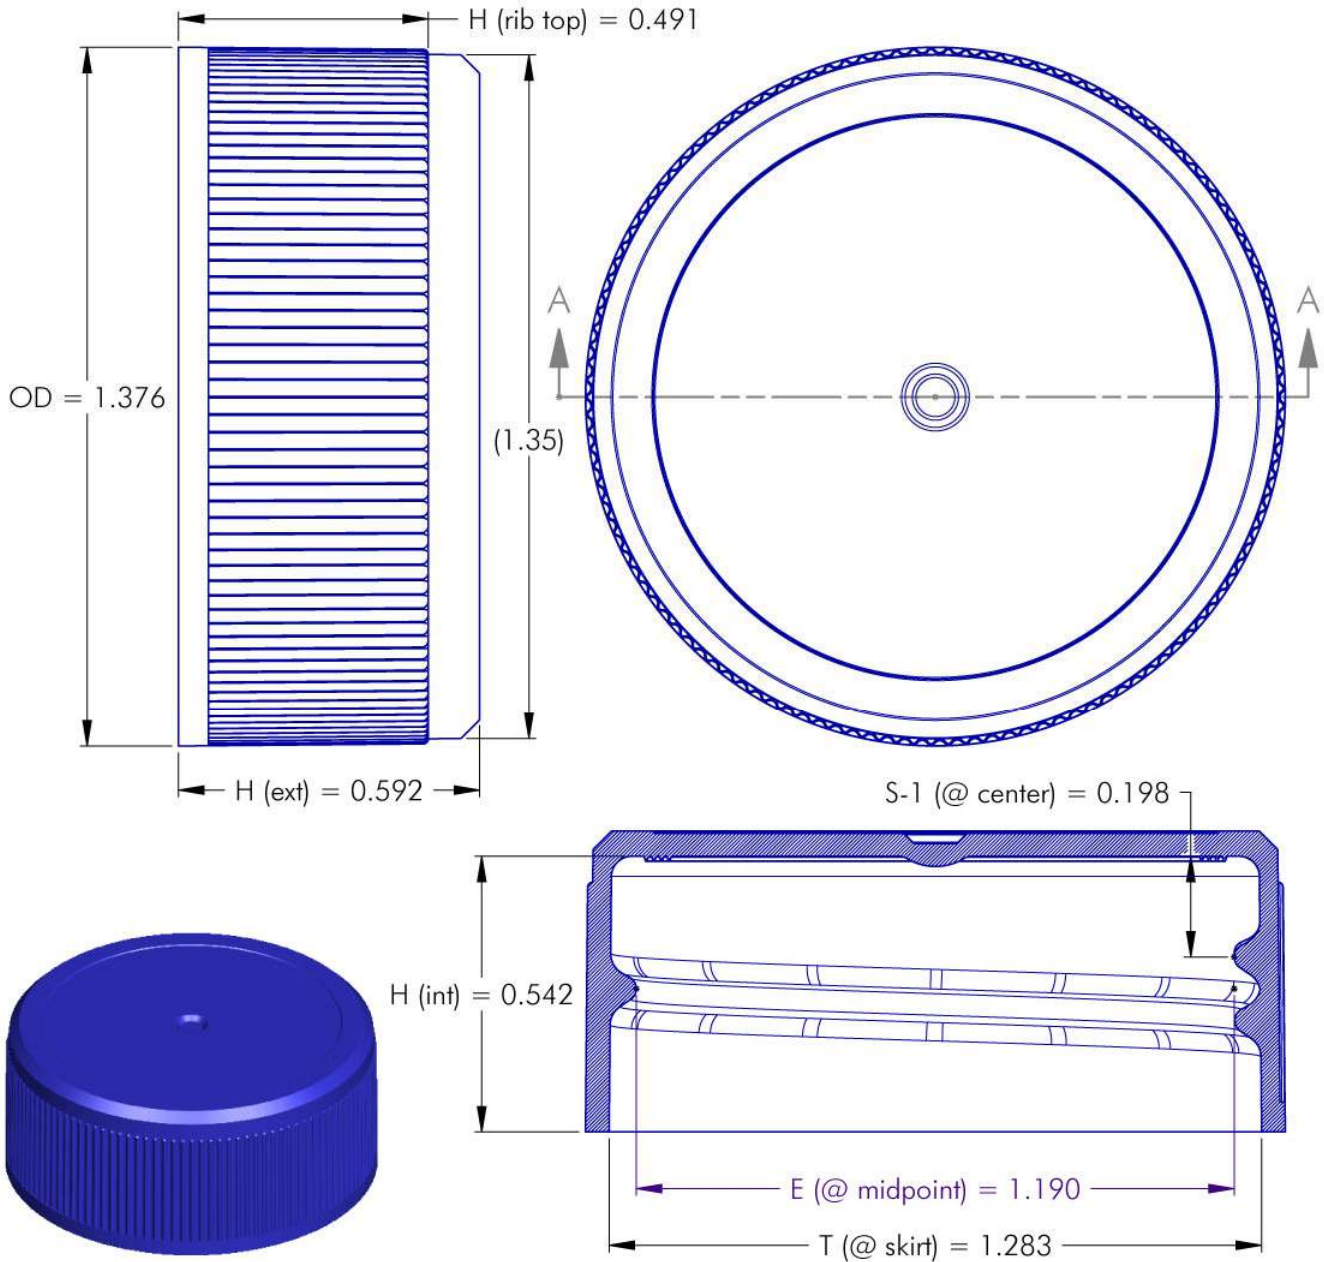

33-490-6213H

MEDIUM & DEEP SKIRTED CLOSURES

CLOSURE SPECIFICATIONS

Diameter: 33 mm
Thread Profile: 490
Neck Finish: 33-490
Closure Top: Stipple
Closure Sidewall: Fine Ribbed
Material: PP

PRODUCT BENEFITS

- » Stocked in white (colors available)
- » Fine-ribbed sides are easier to grip

CARTON DIMENSIONS

24 x 16 x 15

PALLET DIMENSIONS

48 x 40 x 50

(1) Unlined Closures (2) Lined Closures * Approximate

LOCATIONS

NAPERVILLE, IL • NEWPORT, TN • DAVENPORT, IA
 GREENCASTLE, IN • ONTARIO, CA • STAINES, UK

Phoenix Closures, Inc.

Quality and Innovation Since 1890

NOTES: (UNLESS OTHERWISE SPECIFIED)
 1. ALL DIMENSIONS ARE IN INCHES.
 2. TOLERANCE ON ALL DIMENSIONS IS ± 0.010 ".

#	00.00.00	-	--	PITCH (TPI): 8	# OF TURNS: 1	MATERIAL: POLYPROPYLENE
REV	DATE	DESCRIPTION	BY	DRAWING #: 33 - 490 - 6213H (S)		SCALE: 3 : 1
THIS OR FACSIMILE THEREOF IS THE EXCLUSIVE PROPERTY OF PHOENIX CLOSURES, INC. AND MAY NOT BE REPRODUCED WITHOUT THE EXPRESSED WRITTEN CONSENT OF PHOENIX CLOSURES, INC. SOME OR ALL OF THE ITEMS DEPICTED ON THIS DRAWING MAY BE COVERED BY CURRENT PATENTS OR PATENTS APPLIED FOR BY PHOENIX CLOSURES, INC.				DESCRIPTION: FINE RIB / DEEP SKIRT / MATTE TOP		
				DRAWN BY: BEZ	DATE: 05.28.02	APPROVED BY: LRE