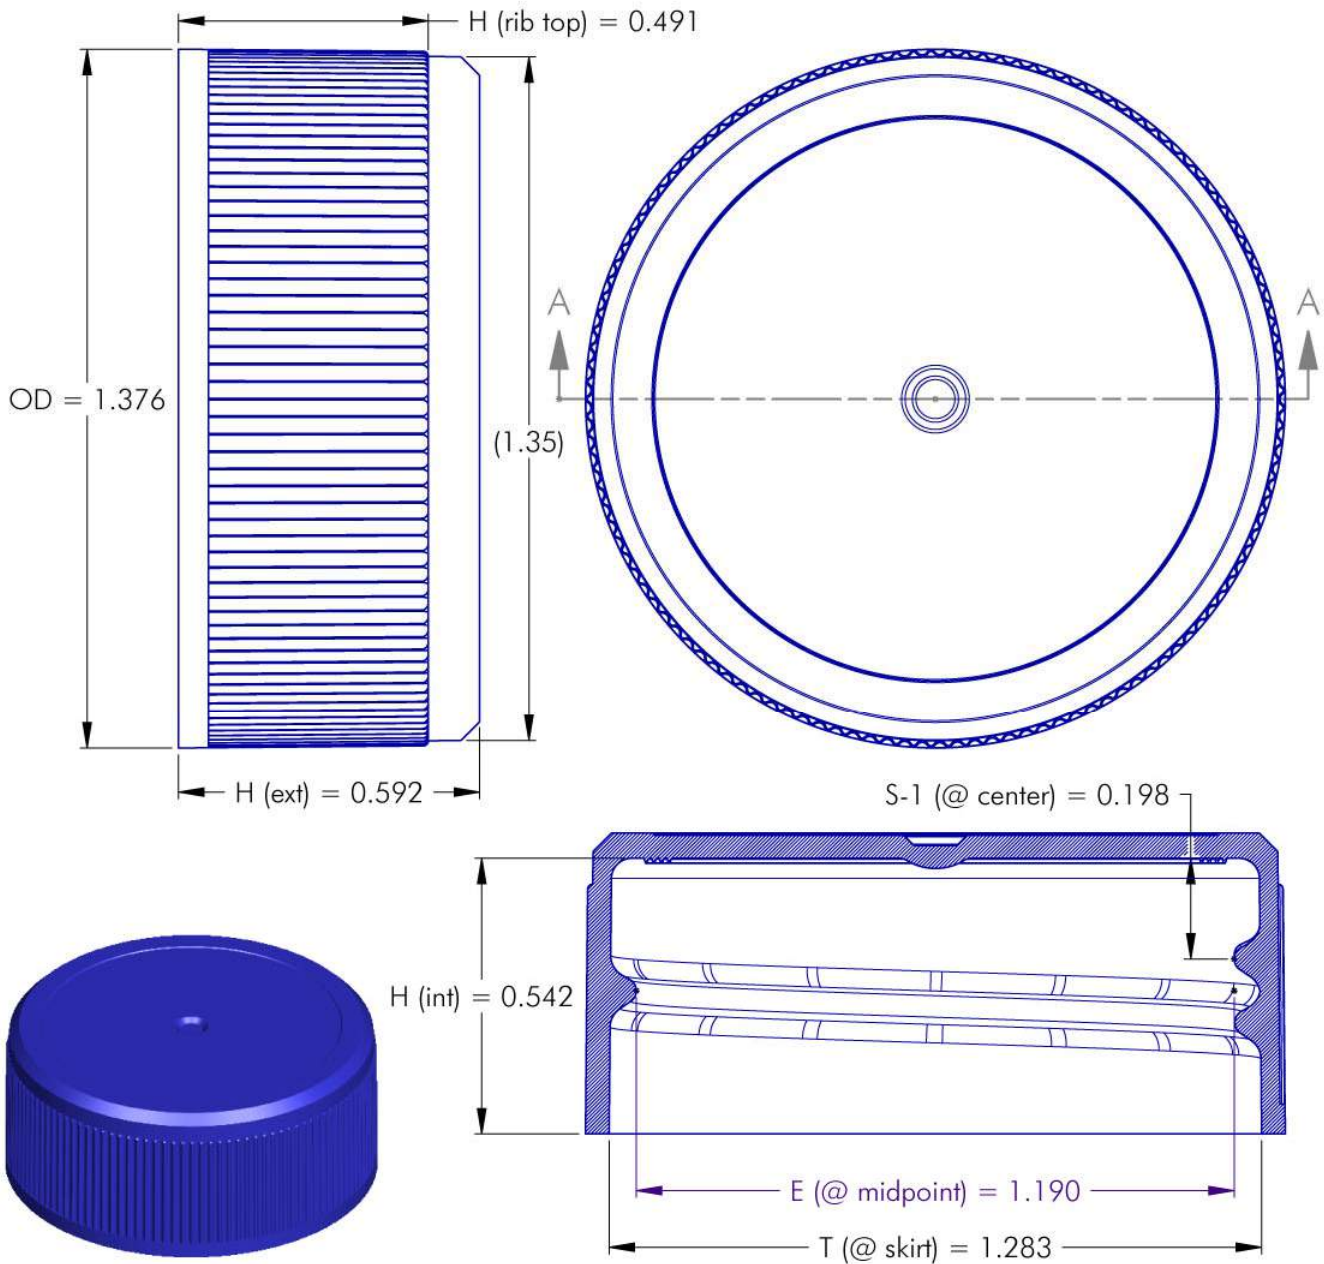

33-490-6213H

MEDIUM & DEEP SKIRTED CLOSURES

CLOSURE SPECIFICATIONS

Diameter: 33 mm
Thread Profile: 490
Neck Finish: 33-490
Closure Top: Stipple
Closure Sidewall: Fine Ribbed
Material: PP

PRODUCT BENEFITS

- » Stocked in white (colors available)
- » Fine-ribbed sides are easier to grip

CARTON DIMENSIONS

24 x 16 x 15

PALLET DIMENSIONS

48 x 40 x 50

(1) Unlined Closures (2) Lined Closures * Approximate

LOCATIONS

NAPERVILLE, IL • NEWPORT, TN • DAVENPORT, IA
 GREENCASTLE, IN • ONTARIO, CA • STAINES, UK

Phoenix Closures, Inc.

Quality and Innovation Since 1890

NOTES: (UNLESS OTHERWISE SPECIFIED)
 1. ALL DIMENSIONS ARE IN INCHES.
 2. TOLERANCE ON ALL DIMENSIONS IS ± 0.010 ".

#	00.00.00	-	--	PITCH (TPI): 8	# OF TURNS: 1	MATERIAL: POLYPROPYLENE
REV	DATE	DESCRIPTION	BY	DRAWING #: 33 - 490 - 6213H (S)		SCALE: 3 : 1
THIS OR FACSIMILE THEREOF IS THE EXCLUSIVE PROPERTY OF PHOENIX CLOSURES, INC. AND MAY NOT BE REPRODUCED WITHOUT THE EXPRESSED WRITTEN CONSENT OF PHOENIX CLOSURES, INC. SOME OR ALL OF THE ITEMS DEPICTED ON THIS DRAWING MAY BE COVERED BY CURRENT PATENTS OR PATENTS APPLIED FOR BY PHOENIX CLOSURES, INC.				DESCRIPTION: FINE RIB / DEEP SKIRT / MATTE TOP		
				DRAWN BY: BEZ	DATE: 05.28.02	APPROVED BY: LRE